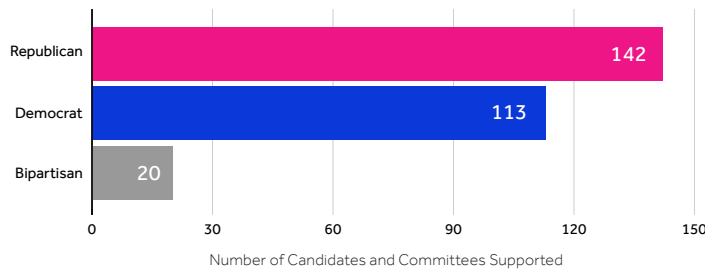

## DISBURSEMENT SUMMARY

**\$821,000**

Disbursed to candidates and committees

**9**

States Engaged

**275**

Candidates and Committees Supported

### PARTY SPLIT BY SPENDING

Republican: **\$459,750**

Democratic: **\$308,000**

Bipartisan: **\$53,250**