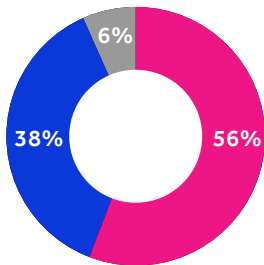

## DISBURSEMENT SUMMARY

**\$821,000**

Disbursed to candidates and committees

**9**

States Engaged

**275**

Candidates and Committees Supported

### PARTY SPLIT BY SPENDING

Republican: **\$459,750**

Democratic: **\$308,000**

Bipartisan: **\$53,250**