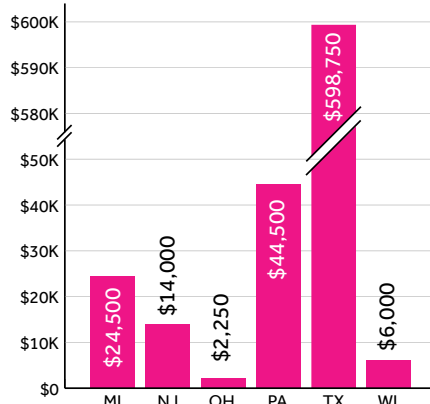

### PARTY SPLIT BY SPENDING

Republican: **\$459,750**

Democratic: **\$308,000**

Bipartisan: **\$53,250**

### DISBURSEMENTS BY LEVEL

**\$131,000**

Federal Level

Senate  
**\$32,500**

House  
**\$93,500**

PAC  
**\$5,000**

**\$690,000**

State Level