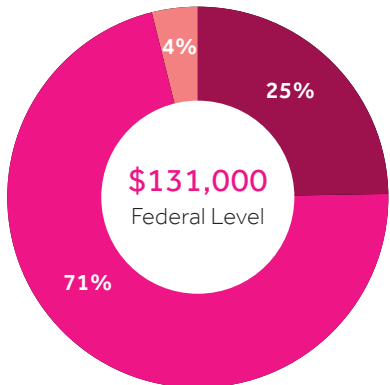

## DISBURSEMENT SUMMARY

**\$821,000**

Disbursed to candidates and committees

**9**

States Engaged

**275**

Candidates and Committees Supported

### PARTY SPLIT BY SPENDING

Republican: **\$459,750**

Democratic: **\$308,000**

Bipartisan: **\$53,250**

### DISBURSEMENTS BY LEVEL

**\$131,000**

Federal Level

Senate  
**\$32,500**

House  
**\$93,500**

PAC  
**\$5,000**

**\$690,000**

State Level